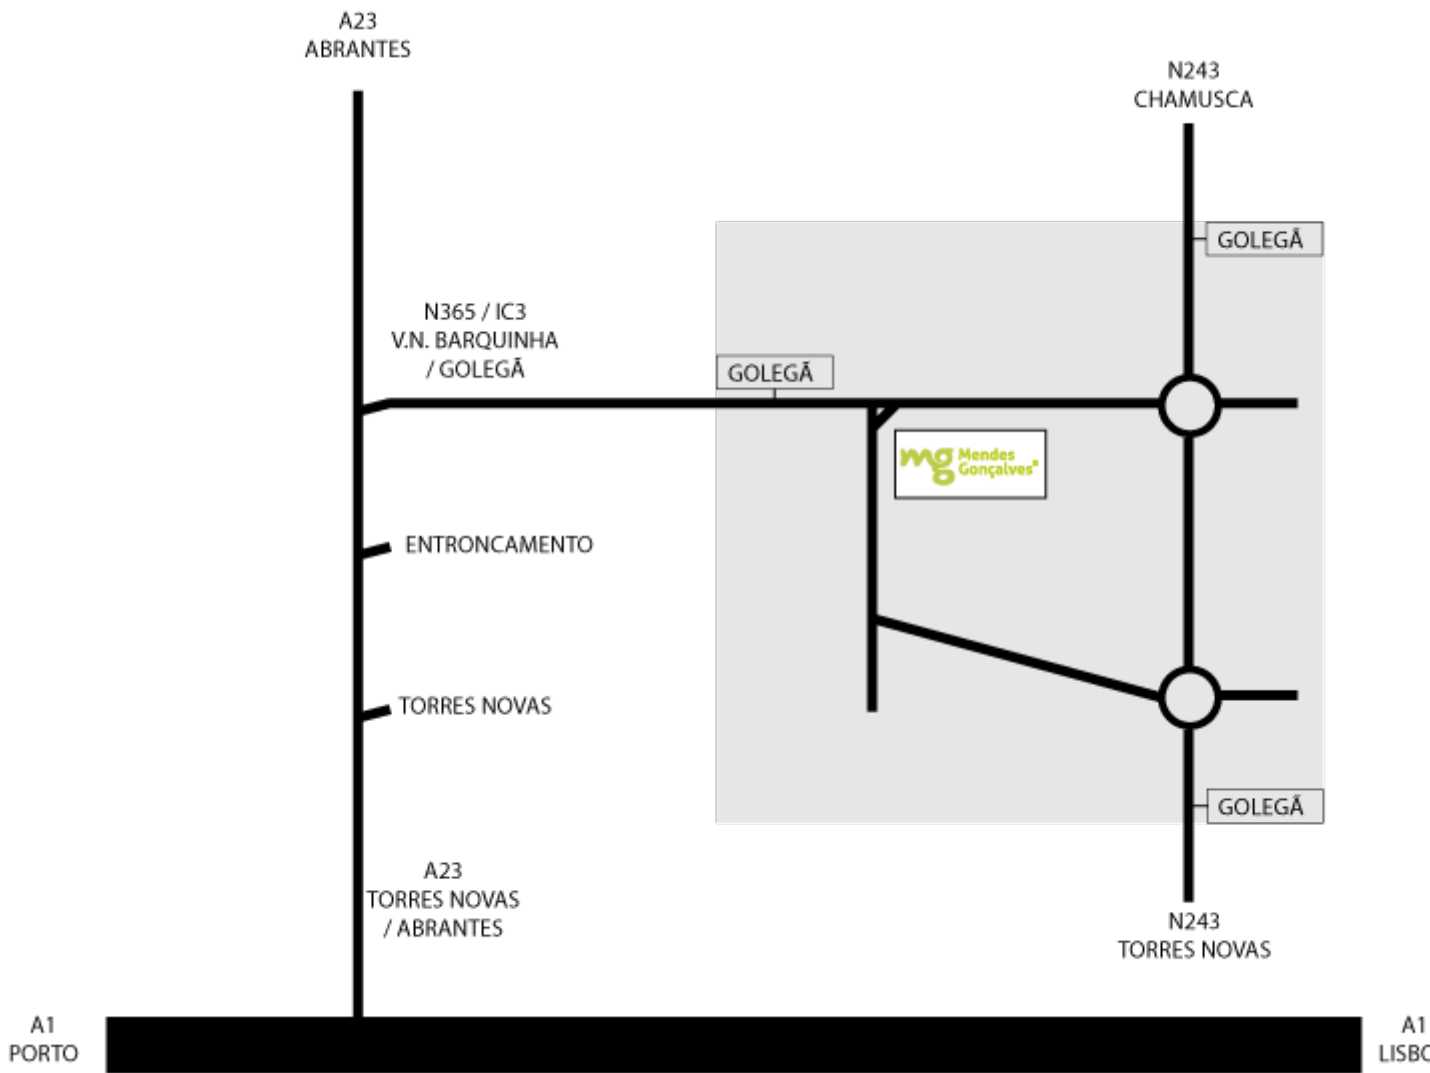

## How to find us

---

Our factory is situated in the following address:

**Zona Industrial, lote 6**

**2154 - 909 Golegã**

GPS coordinates:  
**39.412117, -  
8.484313**

**SKETCH:**

## (INTERACTIV MAP)

Source URL: <https://www.mendesgoncalves.pt/en/how-find-us>